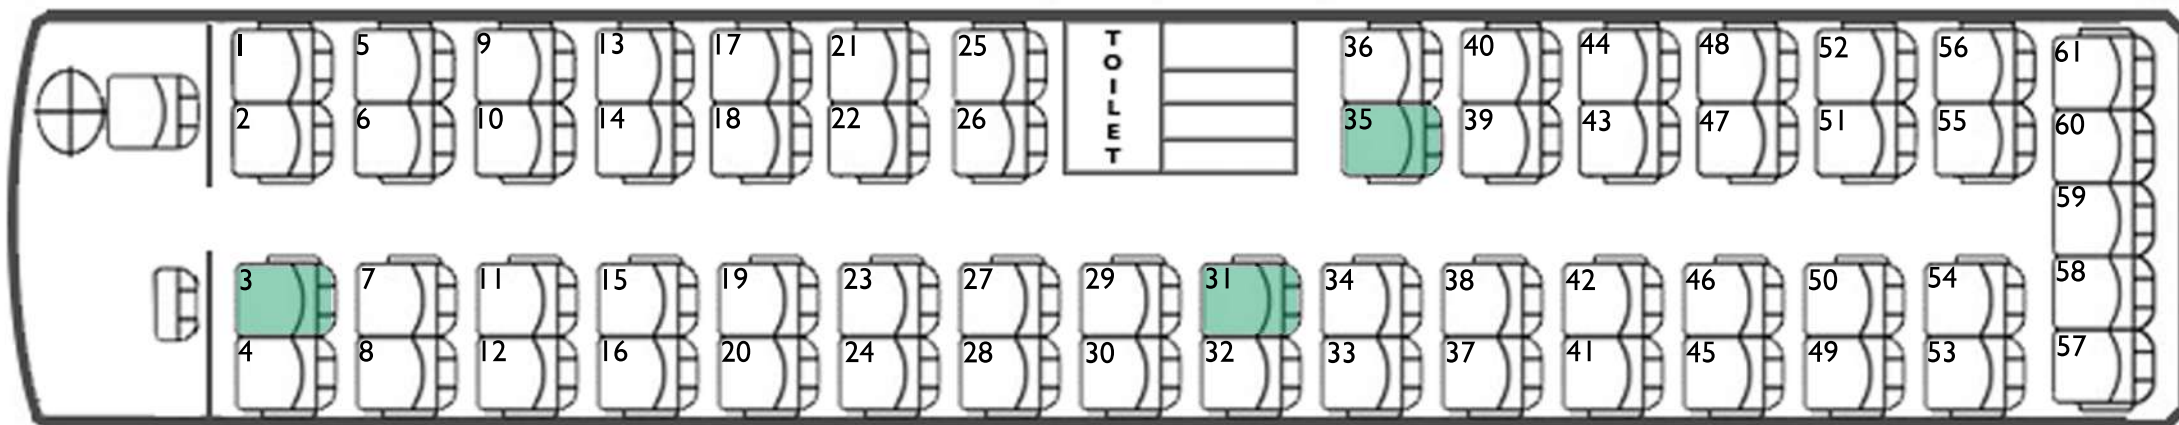

# MAN Neoplan Turliner - 61 Seat Tri-Axle Executive Coach

 For groups where most passengers are minors, it is **Company Policy and Law** in some **EU Countries** to ensure that an appropriate adult is seated by each emergency exit. The green seats indicate the minimum placement of each adult.