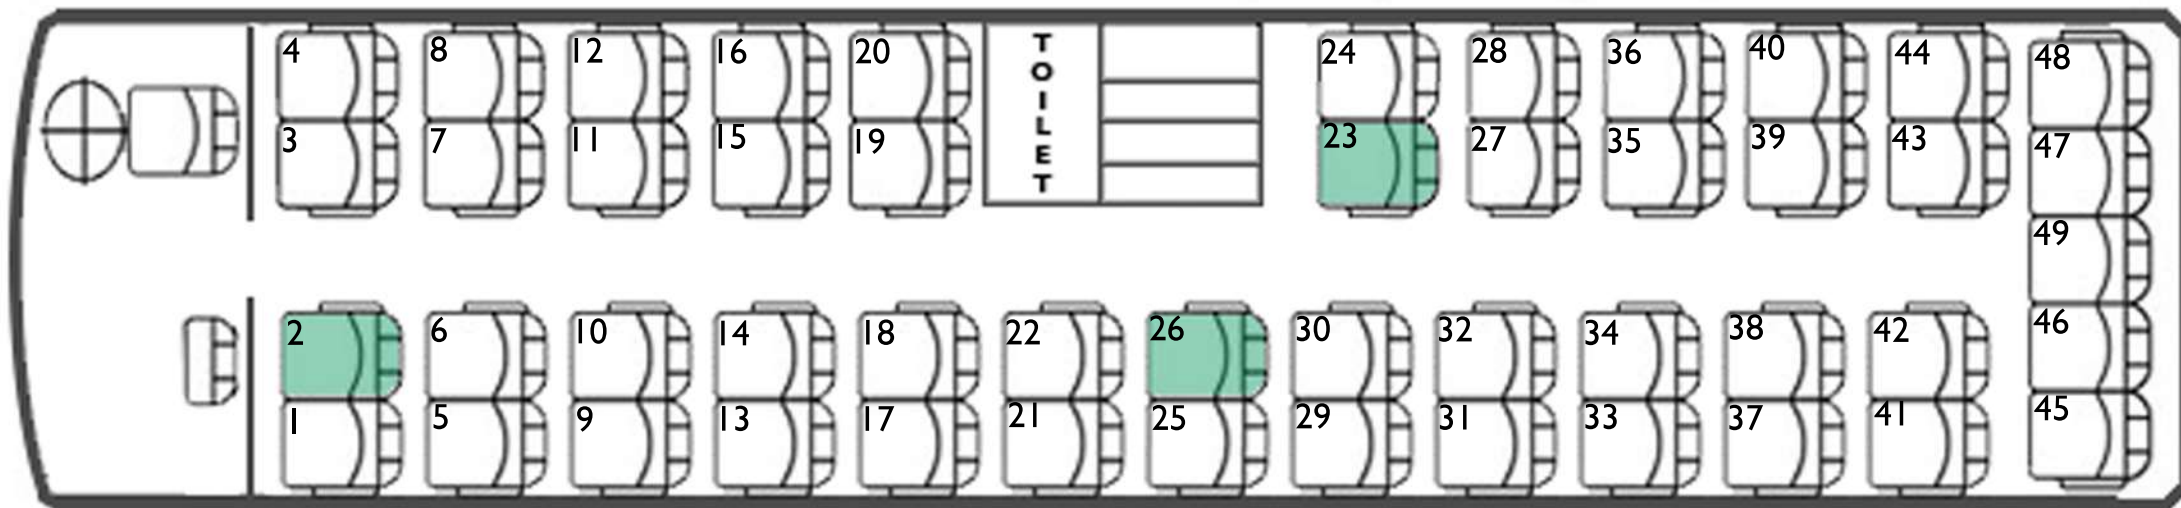

MAN Neoplan Tourliner - 49 Seat Twin-Axle Executive Coach

 For groups where most passengers are minors, it is **Company Policy and Law in some EU Countries** to ensure that an appropriate adult is seated by each emergency exit. The green seats indicate the minimum placement of each adult.