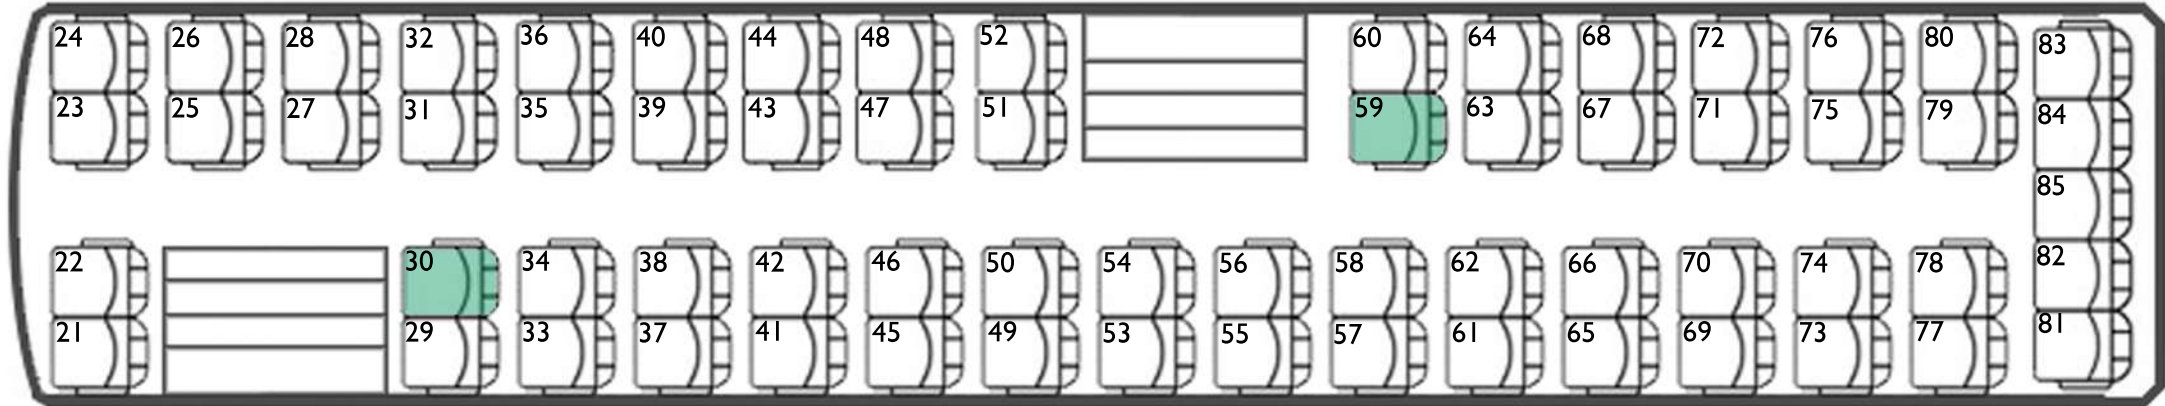

# Beulas Jewel - 85 Seat Tri-Axle Executive Coach

**For groups where most passengers are minors, it is Company Policy and Law in some EU Countries to ensure that an appropriate adult is seated by each emergency exit. The green seats indicate the minimum placement of each adult.**